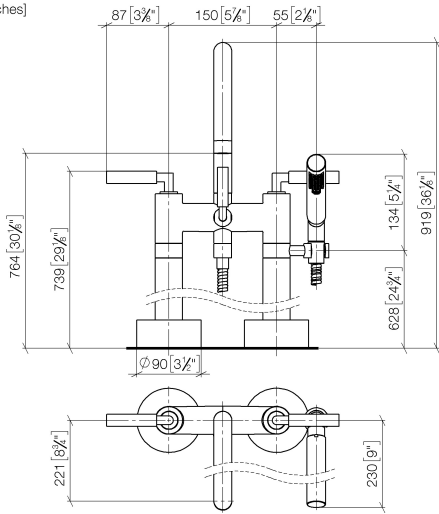

TARA Two-hole bath mixer for free-standing assembly with hand shower set -
Brushed Durabron (23kt Gold)

TARA

25 943 882

- 220mm projection
- pivoting spout 180°
- spout: circular, air-enriched flow
- Hand shower: COMPACT RAIN, max. flow rate 6.8 l/min (at 3 bar)
- hand shower with anti-scale system
- rotary diverter for bath/shower
- total height 920 mm
- stand pipes height 628 mm
- height up to aerator 765 mm
- slide-on rosettes Ø 90 mm
- gauge 150 mm
- metal shower hose 1250mm with integrated anti-twist protection
- pivoting shower holder on the right foot
- max. flow 22 l/min at 3 bar flow pressure

Required miscellaneous

- Concealed floor mounting -** 35 951 970-90
- max. recess depth 160 mm
 - min. recess depth 80 mm

**TARA Two-hole bath mixer for free-standing assembly with hand shower set -
Brushed Durabronz (23kt Gold)**

TARA

25 943 882
mm [inches]

Flow rate chart

Codes & Standards

ASME
A112.18.1/CSA
B125.1

TARA Two-hole bath mixer for free-standing assembly with hand shower set -
Brushed Durabronze (23kt Gold)

TARA

25 943 882